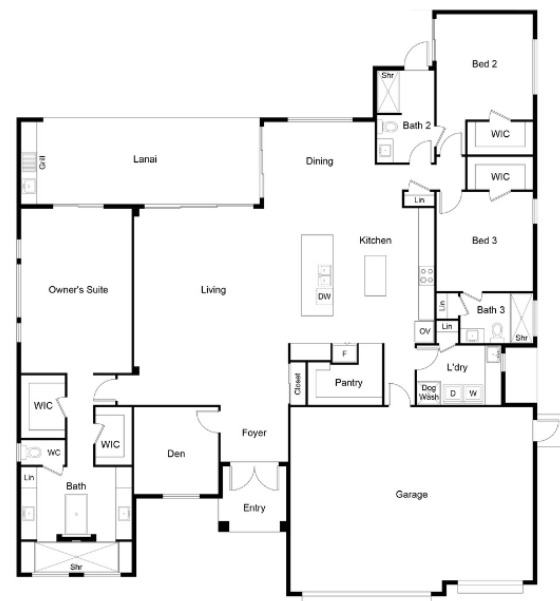

# SHOREVIEW

Coastal Craft Homes  
— BUILD & REMODEL —

4 Bed 3 Bath  
3 Car Garage  
2697 SF Under Air  
3824 SF Total

FINANCING AVAILABLE - WE-BUILD ON YOUR LOT OR OURS

SERVING SWFL CBC1267021 CALL/TEXT 239-770-5075  
COASTALCRAFTHOMES@GMAIL.COM